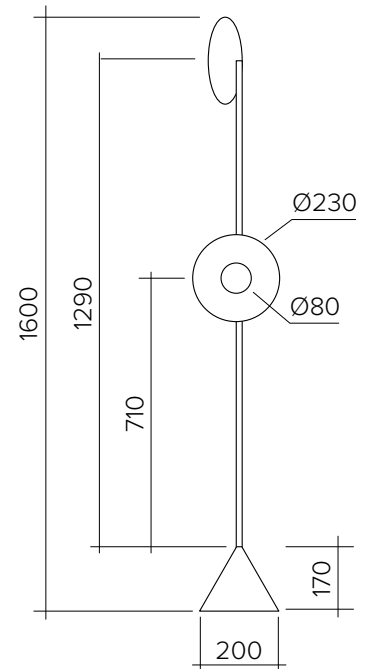

DISC AND SPHERE 140

Floor light

Materials and colour options:
Powder coated metal, polished brass, white glass

Product number:
140OL-F01-BR01 Brass disc; black tube and base
140OL-F01-BR02 Brass disc; white tube and base
140OL-F01-CH01 Chrome disc; black tube and base
140OL-F01-CH02 Chrome disc; white tube and base

Bulb specification:
G9 max 6W LED
Recommended bulb size: diameter 16mm x total length 47mm
(diameter must be under 20 mm)

The standard version is not dimmable; we do however offer the LED dimmer with Trailing edge technology upon request.

230V IP20

Standard size cable 2 m

Sizes in mm

ARETI

www.atelierareti.com contact@atelierareti.com

Our collections are hand made and made to order, small irregularities in shape or surface will occur, they are inherent to the hand made process and should not be seen as flaws. Variations in colour and size are available for some collections, please contact Areti for more details.