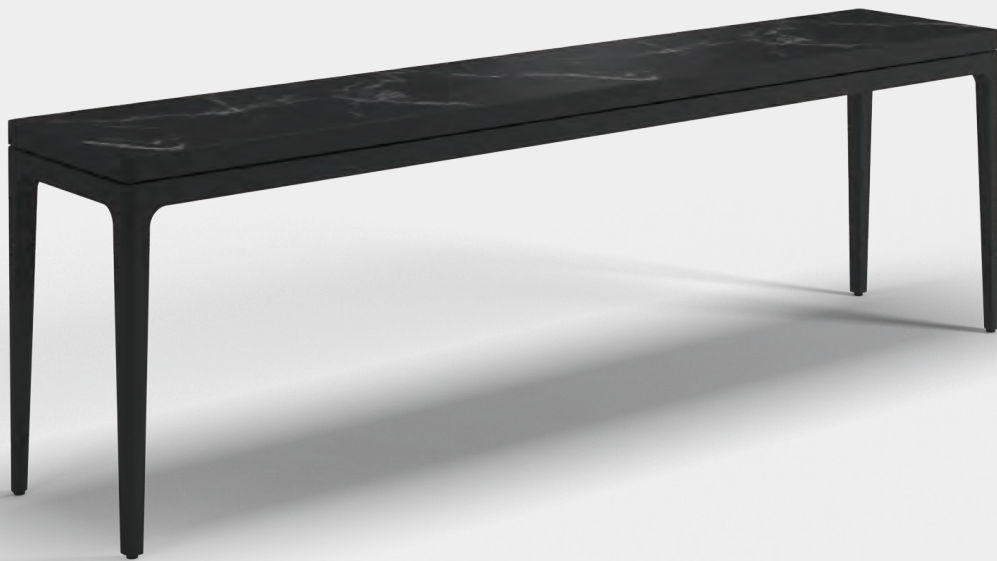

# GRID CONSOLE TABLE CERAMIC

WIDTH 40cm / 16"  
LENGTH 206cm / 81"  
HEIGHT 63cm / 25"  
PRODUCT WEIGHT 37kg / 81lb  
CBM / CCF 0.27m<sup>3</sup> / 9.52ft<sup>3</sup>  
DESIGNER Henrik Pedersen  
ASSEMBLY Required